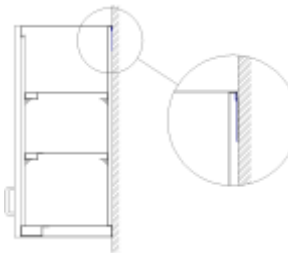

"Z" Wall Mounting Rail

Option Code
ZR

- Add option code "ZR" to any wall cabinet to have a "Z" Mounting Rail shipped with the wall cabinet.
- The "Z" Mounting Rail is 16 gauge zinc coated steel and mounts to the wall to easily install and align wall cabinets. Cabinets must still be anchored to wall to support rated load.
- "Z" Wall Mounting Rail ships loose.