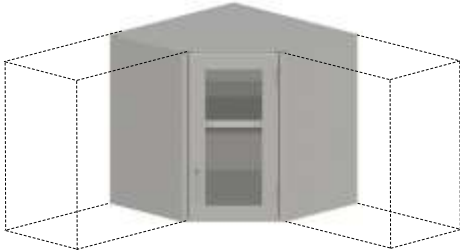

WALL CABINETS

Hinged Framed Door Units

Width	Right Hinged	Left Hinged	Depth
24"	5070030	5071030	14"
30"	5010030	5011030	14"
36"	5020030	5021030	14"
48"	5030030	5031030	14"
24"	5080030	5081030	18"
30"	5040030	5041030	18"
36"	5050030	5051030	18"
48"	5060030	5061030	18"