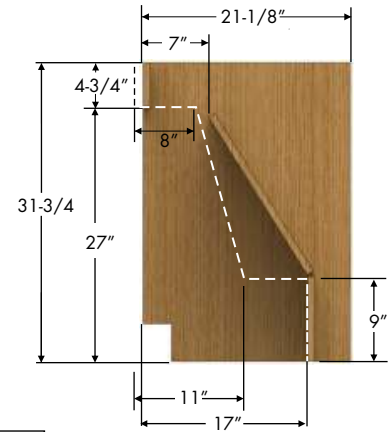

BASE CABINETS

31-3/4" HIGH X 22" DEEP

Knee Space Sink Cabinets

- Gable Legs are 3/4".
- Knee Space ships unassembled.
- Accommodates a 6" deep sink.
- 30" wide cabinets are not ADA compliant.
- See dotted line in figure to the right for ADA requirements.

Note: Dotted line represents ADA requirements.