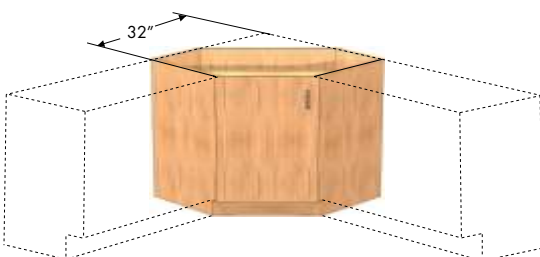

Width	Door on Right	Door on Left
30"	1320311W	1320411W
36"	1420311W	1420411W
42"	1820311W	1820411W
48"	1520311W	1520411W
1000mm	1720311W	1720411W

- Right door corner unit shown.
- Left door corner unit reversed.
- Center stile is located at the middle point.