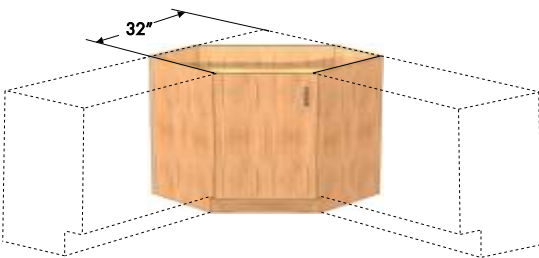

Corner Units

Width	Door on Right	Door on Left
30"	1310311W	1310411W
36"	1410311W	1410411W
42"	1810311W	1810411W
48"	1510311W	1510411W
1000mm	1710311W	1710411W

- Right door corner unit shown.
- Left door corner unit reversed.
- Center stile is located at the middle point.

Description	Right Hinged	Left Hinged
Full Door Unit	1017011W	1017111W
False Panel Unit	1017422W	1017922W

- Left hinge, full door corner unit shown.
- Overall depth of this unit is 22-3/4" from the front of the door to the back of the cabinet.
- Add option code 89 to order a lazy susan.