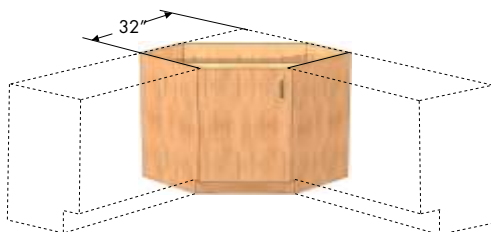

Corner Sink Units

Description	Right Hinged	Left Hinged
Full Door Unit	1017211W	1017511W
False Panel Unit	1017722W	1017622W

- Left Hinge, Corner Sink Unit shown.
- Overall depth of this unit is 22-3/4" from the front of the door to the back of the cabinet.
- Add option code 90 to order Sink Hanger Supports.