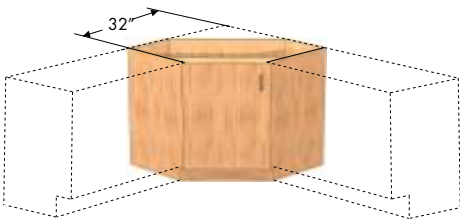

Corner Sink Units

Description	Right Hinged	Left Hinged
Full Door Unit	1087211W	1087511W
False Panel Unit	1087722W	1087622W

- Left Hinge, Corner Sink Unit shown.
- Overall depth of this unit is 22-3/4" from the front of the door to the back of the cabinet.
- Add option code 90 to order Sink Hanger Supports.