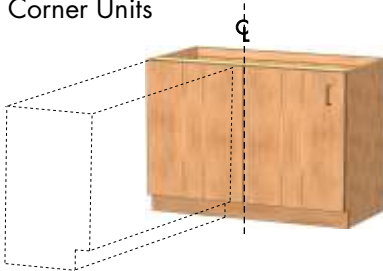

Corner Units

Width	Door on Right	Door on Left
30"	1310311W	1310411W
36"	1410311W	1410411W
42"	1810311W	1810411W
48"	1510311W	1510411W
1000mm	1710311W	1710411W

- Right door corner unit shown.
- Left door corner unit reversed.
- Center stile is located at the middle point.

Description	Right Hinged	Left Hinged
Full Door Unit	1017011W	1017111W
False Panel Unit	1017422W	1017922W

- Left hinge, full door corner unit shown.
- Overall depth of this unit is 22-3/4" from the front of the door to the back of the cabinet.
- Add option code 89 to order a lazy susan.