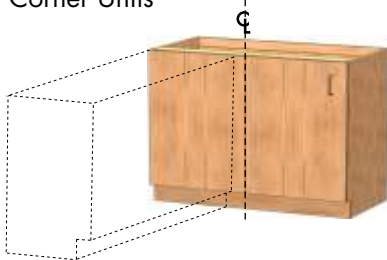

Corner Units