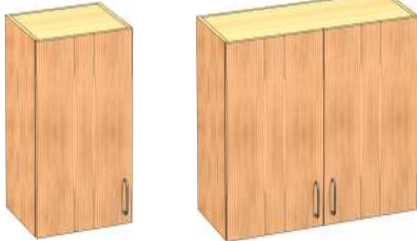

Hinged Door Units

up to 24" wide

30" and wider

Width	Right Hinged	Left Hinged	# of Doors
18"	5160060W	5161060W	1
24"	5260060W	5261060W	1
30"	5360060W	-	2
36"	5460060W	-	2
42"	5660060W	-	2
48"	5560060W	-	2
513mm	5960060W	5961060W	1
1000mm	5860060W	-	2