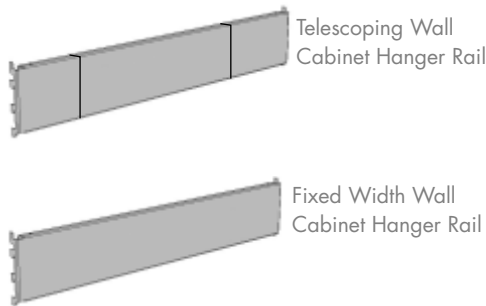

Width	Sigma Flex™		Sigma Frame™	
	Telescoping Rail	Fixed Width Rail	Telescoping Rail	Fixed Width Rail
24"	TWR0024	FWR0024	AWR0024	SWR0024
30"	TWR0030	FWR0030	AWR0030	SWR0030
36"	TWR0036	FWR0036	AWR0036	SWR0036
42"	TWA0042	FWR0042	AWA0042	SWR0042
48"	TWR0048	FWR0048	AWR0048	SWR0048
54"	TWR0054	FWR0054	AWR0054	SWR0054
60"	TWR0060	FWR0060	AWR0060	SWR0060
72"	TWR0072	FWR0072	AWR0072	SWR0072

- Wall Cabinet Hanger Rails are required to hang above-counter storage cabinets.
- Order rails to match width of support structure frame (Telescoping Rails are not suitable for cabinets smaller than 24" wide).
- Telescoping Rail is adjustable up to 5".
- Wall cabinets must be ordered with "J" Mounting Rails to hang on hanger rails.

Wall Cabinet "J" Mounting Rails

Width	Item Number
24"	JR00024
30"	JR00030
36"	JR00036
42"	JR00042
48"	JR00048
54"	JR00054
60"	JR00060
66"	JR00066
72"	JR00072

- A "J" Mounting Rail is required to hang metal above-counter storage cabinets on to Sigma Flex™ or Sigma Frame™ products.
- Order "J" rails to match width of support structure frame and Wall Cabinet Hanger Rail.
- "J" Rail ships loose.