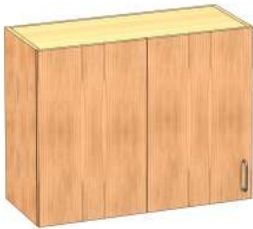

Hinged Door Corner Units

Width	Door on Right	Door on Left
30"	5320360W	5320460W
36"	5420360W	5420460W
42"	5620360W	5620460W
48"	5520360W	5520460W
1000mm	5820360W	5820460W

- Right door corner unit shown. Left door reversed.
- Blind portion of cabinet is 14" wide on these units.