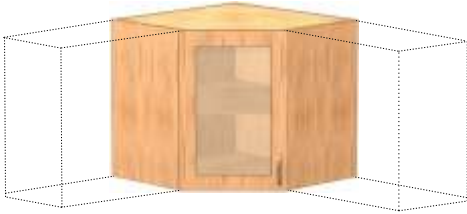

WALL CABINETS

14"/18" DEEP

Hinged Framed Door Corner Units

Width	Right Hinged	Left Hinged	Depth
24"	5070030W	5071030W	14"
30"	5010030W	5011030W	14"
36"	5020030W	5021030W	14"
48"	5030030W	5031030W	14"
24"	5080030W	5081030W	18"
30"	5040030W	5041030W	18"
36"	5050030W	5051030W	18"
48"	5060030W	5061030W	18"