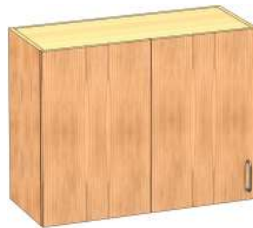

Hinged Door Corner Units

Width	Door on Right	Door on Left
30"	5310360W	5310460W
36"	5410360W	5410460W
42"	5610360W	5610460W
48"	5510360W	5510460W
1000mm	5810360W	5810460W

- Right door corner unit shown. Left door reversed.
- Blind portion of cabinet is 14" wide on these units.

WALL CABINETS

36" HIGH X 14" DEEP

Open Units