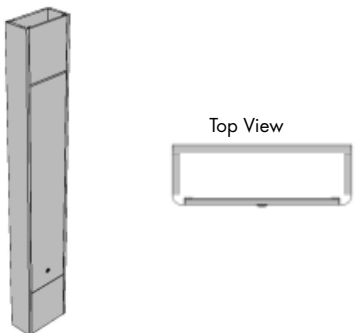

Radius Wall Service Drops

Height	12"Width	24"Width
78"	SDP1278	SDP2278
90"	SDP1290	SDP2290

- Use to carry utilities from the counter top up through the ceiling, for wall applications.
- Each assembly consists of two 12" high fixed upper and lower panels and a lift off center panel.
- 78" high service drop has 54" center lift off panel.
- 90" high service drop has 66" center lift off panel.
- 6" deep (maximum depth available).