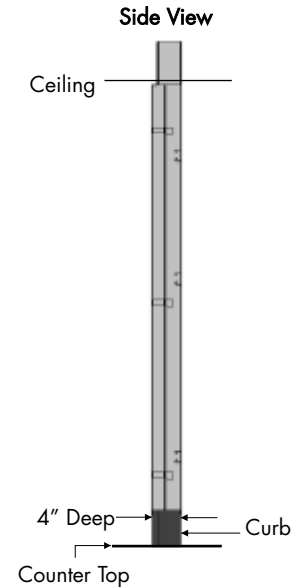

MISCELLANEOUS ITEMS

Full Access Island Service Drops

Height	Item Number
68"	SDP1368
73"	SDP1373
78"	SDP1378
90"	SDP1390

- Use to carry utilities from the counter top up through the ceiling.
- Service Drop offers full height (from counter top to ceiling) access to services.
- Front panel attaches with 'Z' clip.
- Designed to fit on a 22" wide x 5" high x 6" deep curb.

Full Access Wall Service Drops

Height	Item Number
68"	SDP1468
73"	SDP1473
78"	SDP1478
90"	SDP1490

- Use to carry utilities from the counter top up through the ceiling.
- Service Drop offers full height (from counter top to ceiling) access to services.
- Front panel attaches with 'Z' clip.
- Designed to fit on a 22" wide x 5" high x 4" deep curb.

MISCELLANEOUS ITEMS

Service Drops

Height	6" Deep		8" Deep	
	12"Width	24"Width	12"Width	24"Width
78"	SDP3078	SDP4078	SDP1078	SDP2078
90"	SDP3090	SDP4090	SDP1090	SDP2090

- Use to carry utilities from the counter top up through the ceiling, for wall and island applications.
- Each assembly consists of two 12" high fixed upper and lower panels and a lift off center panel.
- 78" high service drop has 54" center lift off panel.
- 90" high service drop has 66" center lift off panel.

Radius Island Service Drops

Height	12"Width	24"Width
78"	SDP1178	SDP2178
90"	SDP1190	SDP2190

- Use to carry utilities from the counter top up through the ceiling, for island applications.
- Each assembly consists of two 12" high fixed upper and lower panels and a lift off center panel.
- 78" high service drop has 54" center lift off panel.
- 90" high service drop has 66" center lift off panel.
- 6" deep (maximum depth available).