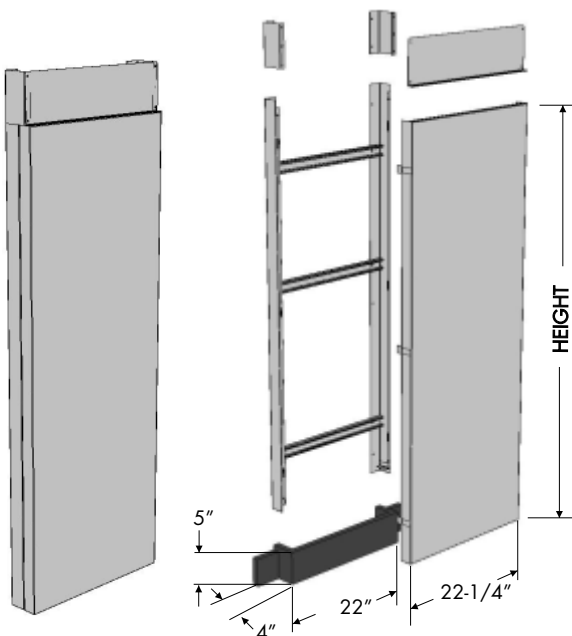

MISCELLANEOUS ITEMS

Full Access Island Service Drops

Height	Item Number
68"	SDP1368
73"	SDP1373
78"	SDP1378
90"	SDP1390

- Use to carry utilities from the counter top up through the ceiling.
- Service Drop offers full height (from counter top to ceiling) access to services.
- Front panel attaches with 'Z' clip.
- Designed to fit on a 22" wide x 5" high x 6" deep curb.

Full Access Wall Service Drops

Height	Item Number
68"	SDP1468
73"	SDP1473
78"	SDP1478
90"	SDP1490

- Use to carry utilities from the counter top up through the ceiling.
- Service Drop offers full height (from counter top to ceiling) access to services.
- Front panel attaches with 'Z' clip.
- Designed to fit on a 22" wide x 5" high x 4" deep curb.

MISCELLANEOUS ITEMS

Service Drops

Height	6" Deep		8" Deep	
	12"Width	24"Width	12"Width	24"Width
78"	SDP3078	SDP4078	SDP1078	SDP2078
90"	SDP3090	SDP4090	SDP1090	SDP2090

- Use to carry utilities from the counter top up through the ceiling, for wall and island applications.
- Each assembly consists of two 12" high fixed upper and lower panels and a lift off center panel.
- 78" high service drop has 54" center lift off panel.
- 90" high service drop has 66" center lift off panel.

Radius Island Service Drops

Height	12"Width	24"Width
78"	SDP1178	SDP2178
90"	SDP1190	SDP2190

- Use to carry utilities from the counter top up through the ceiling, for island applications.
- Each assembly consists of two 12" high fixed upper and lower panels and a lift off center panel.
- 78" high service drop has 54" center lift off panel.
- 90" high service drop has 66" center lift off panel.
- 6" deep (maximum depth available).