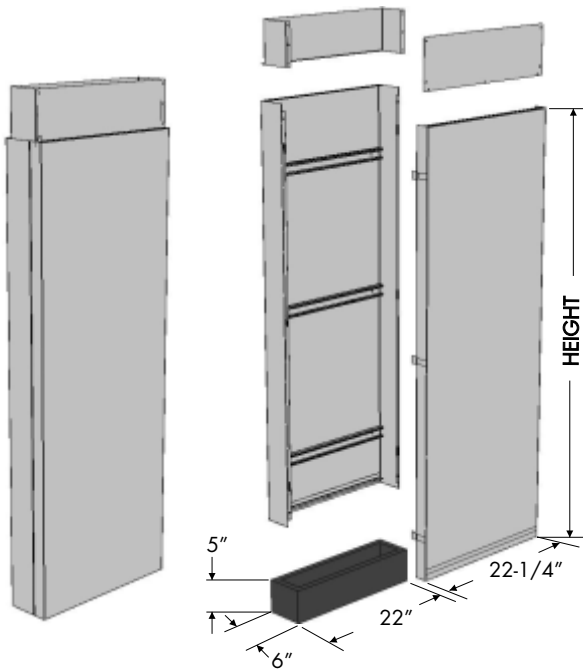

MISCELLANEOUS ITEMS

Full Access Island Service Drops

Height	Item Number
68"	SDP1368
73"	SDP1373
78"	SDP1378
90"	SDP1390

- Use to carry utilities from the counter top up through the ceiling.
- Service Drop offers full height (from counter top to ceiling) access to services.
- Front panel attaches with 'Z' clip.
- Designed to fit on a 22" wide x 5" high x 6" deep curb.

Full Access Wall Service Drops

Height	Item Number
68"	SDP1468
73"	SDP1473
78"	SDP1478
90"	SDP1490

- Use to carry utilities from the counter top up through the ceiling.
- Service Drop offers full height (from counter top to ceiling) access to services.
- Front panel attaches with 'Z' clip.
- Designed to fit on a 22" wide x 5" high x 4" deep curb.

MISCELLANEOUS ITEMS

Service Drops

Height	6" Deep		8" Deep	
	12"Width	24"Width	12"Width	24"Width
78"	SDP3078	SDP4078	SDP1078	SDP2078
90"	SDP3090	SDP4090	SDP1090	SDP2090

- Use to carry utilities from the counter top up through the ceiling, for wall and island applications.
- Each assembly consists of two 12" high fixed upper and lower panels and a lift off center panel.
- 78" high service drop has 54" center lift off panel.
- 90" high service drop has 66" center lift off panel.

Radius Island Service Drops

Height	12"Width	24"Width
78"	SDP1178	SDP2178
90"	SDP1190	SDP2190

- Use to carry utilities from the counter top up through the ceiling, for island applications.
- Each assembly consists of two 12" high fixed upper and lower panels and a lift off center panel.
- 78" high service drop has 54" center lift off panel.
- 90" high service drop has 66" center lift off panel.
- 6" deep (maximum depth available).