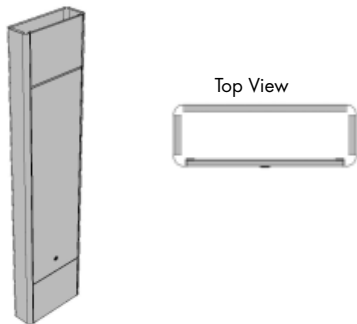

MISCELLANEOUS ITEMS

Full Access Island Service Drops

Height	Item Number
68"	SDP1368
73"	SDP1373
78"	SDP1378
90"	SDP1390

- Use to carry utilities from the counter top up through the ceiling.
- Service Drop offers full height (from counter top to ceiling) access to services.
- Front panel attaches with 'Z' clip.
- Designed to fit on a 22" wide x 5" high x 6" deep curb.

Full Access Wall Service Drops

Height	Item Number
68"	SDP1468
73"	SDP1473
78"	SDP1478
90"	SDP1490

- Use to carry utilities from the counter top up through the ceiling.
- Service Drop offers full height (from counter top to ceiling) access to services.
- Front panel attaches with 'Z' clip.
- Designed to fit on a 22" wide x 5" high x 4" deep curb.

MISCELLANEOUS ITEMS

Service Drops

Height	6" Deep		8" Deep	
	12"Width	24"Width	12"Width	24"Width
78"	SDP3078	SDP4078	SDP1078	SDP2078
90"	SDP3090	SDP4090	SDP1090	SDP2090

- Use to carry utilities from the counter top up through the ceiling, for wall and island applications.
- Each assembly consists of two 12" high fixed upper and lower panels and a lift off center panel.
- 78" high service drop has 54" center lift off panel.
- 90" high service drop has 66" center lift off panel.

Radius Island Service Drops

Height	12"Width	24"Width
78"	SDP1178	SDP2178
90"	SDP1190	SDP2190

- Use to carry utilities from the counter top up through the ceiling, for island applications.
- Each assembly consists of two 12" high fixed upper and lower panels and a lift off center panel.
- 78" high service drop has 54" center lift off panel.
- 90" high service drop has 66" center lift off panel.
- 6" deep (maximum depth available).