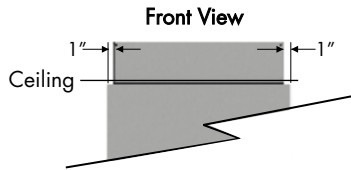

MISCELLANEOUS ITEMS

Full Access Island Service Drops

Height	Item Number
68"	SDP1368
73"	SDP1373
78"	SDP1378
90"	SDP1390

- Use to carry utilities from the counter top up through the ceiling.
- Service Drop offers full height (from counter top to ceiling) access to services.
- Front panel attaches with 'Z' clip.
- Designed to fit on a 22" wide x 5" high x 6" deep curb.

Full Access Wall Service Drops

Height	Item Number
68"	SDP1468
73"	SDP1473
78"	SDP1478
90"	SDP1490

- Use to carry utilities from the counter top up through the ceiling.
- Service Drop offers full height (from counter top to ceiling) access to services.
- Front panel attaches with 'Z' clip.
- Designed to fit on a 22" wide x 5" high x 4" deep curb.

MISCELLANEOUS ITEMS

Service Drops

Height	6" Deep		8" Deep	
	12"Width	24"Width	12"Width	24"Width
78"	SDP3078	SDP4078	SDP1078	SDP2078
90"	SDP3090	SDP4090	SDP1090	SDP2090

- Use to carry utilities from the counter top up through the ceiling, for wall and island applications.
- Each assembly consists of two 12" high fixed upper and lower panels and a lift off center panel.
- 78" high service drop has 54" center lift off panel.
- 90" high service drop has 66" center lift off panel.