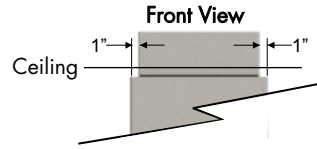

MISCELLANEOUS ITEMS

Full Access Island Service Drops

Height	Item Number
68"	SDP1368
73"	SDP1373
78"	SDP1378
90"	SDP1390

- Use to carry utilities from the counter top up through the ceiling.
- Service Drop offers full height (from counter top to ceiling) access to services.
- Front panel attaches with 'Z' clip.
- Designed to fit on a 22" wide x 5" high x 6" deep curb.

Full Access Wall Service Drops

Height	Item Number
68"	SDP1468
73"	SDP1473
78"	SDP1478
90"	SDP1490

- Use to carry utilities from the counter top up through the ceiling.
- Service Drop offers full height (from counter top to ceiling) access to services.
- Front panel attaches with 'Z' clip.
- Designed to fit on a 22" wide x 5" high x 4" deep curb.

MISCELLANEOUS ITEMS

Service Drops

Height	6" Deep		8" Deep	
	12"Width	24"Width	12"Width	24"Width
78"	SDP3078	SDP4078	SDP1078	SDP2078
90"	SDP3090	SDP4090	SDP1090	SDP2090

- Use to carry utilities from the counter top up through the ceiling, for wall and island applications.
- Each assembly consists of two 12" high fixed upper and lower panels and a lift off center panel.
- 78" high service drop has 54" center lift off panel.
- 90" high service drop has 66" center lift off panel.

Radius Island Service Drops

Height	12"Width	24"Width
78"	SDP1178	SDP2178
90"	SDP1190	SDP2190

- Use to carry utilities from the counter top up through the ceiling, for island applications.
- Each assembly consists of two 12" high fixed upper and lower panels and a lift off center panel.
- 78" high service drop has 54" center lift off panel.
- 90" high service drop has 66" center lift off panel.
- 6" deep (maximum depth available).