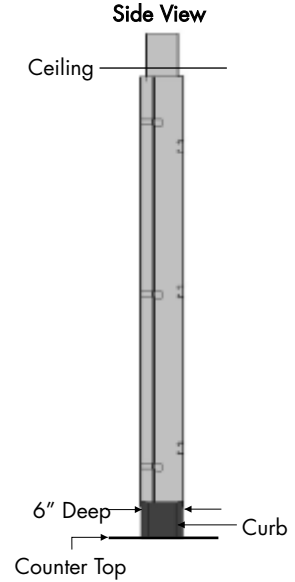

MISCELLANEOUS ITEMS

Full Access Island Service Drops

Height	Item Number
68"	SDP1368
73"	SDP1373
78"	SDP1378
90"	SDP1390

- Use to carry utilities from the counter top up through the ceiling.
- Service Drop offers full height (from counter top to ceiling) access to services.
- Front panel attaches with 'Z' clip.
- Designed to fit on a 22" wide x 5" high x 6" deep curb.

Full Access Wall Service Drops

Height	Item Number
68"	SDP1468
73"	SDP1473
78"	SDP1478
90"	SDP1490

- Use to carry utilities from the counter top up through the ceiling.
- Service Drop offers full height (from counter top to ceiling) access to services.
- Front panel attaches with 'Z' clip.
- Designed to fit on a 22" wide x 5" high x 4" deep curb.

MISCELLANEOUS ITEMS

Service Drops

Height	6" Deep		8" Deep	
	12"Width	24"Width	12"Width	24"Width
78"	SDP3078	SDP4078	SDP1078	SDP2078
90"	SDP3090	SDP4090	SDP1090	SDP2090

- Use to carry utilities from the counter top up through the ceiling, for wall and island applications.
- Each assembly consists of two 12" high fixed upper and lower panels and a lift off center panel.
- 78" high service drop has 54" center lift off panel.
- 90" high service drop has 66" center lift off panel.

Radius Island Service Drops

Height	12"Width	24"Width
78"	SDP1178	SDP2178
90"	SDP1190	SDP2190

- Use to carry utilities from the counter top up through the ceiling, for island applications.
- Each assembly consists of two 12" high fixed upper and lower panels and a lift off center panel.
- 78" high service drop has 54" center lift off panel.
- 90" high service drop has 66" center lift off panel.
- 6" deep (maximum depth available).