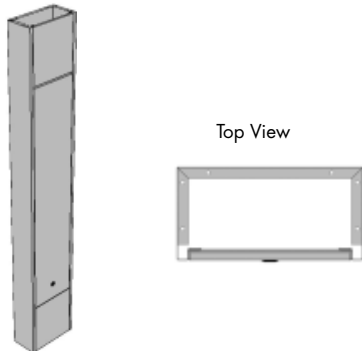

MISCELLANEOUS ITEMS

Full Access Island Service Drops

Height	Item Number
68"	SDP1368
73"	SDP1373
78"	SDP1378
90"	SDP1390

- Use to carry utilities from the counter top up through the ceiling.
- Service Drop offers full height (from counter top to ceiling) access to services.
- Front panel attaches with 'Z' clip.
- Designed to fit on a 22" wide x 5" high x 6" deep curb.

Full Access Wall Service Drops

Height	Item Number
68"	SDP1468
73"	SDP1473
78"	SDP1478
90"	SDP1490

- Use to carry utilities from the counter top up through the ceiling.
- Service Drop offers full height (from counter top to ceiling) access to services.
- Front panel attaches with 'Z' clip.
- Designed to fit on a 22" wide x 5" high x 4" deep curb.

MISCELLANEOUS ITEMS

Service Drops

Height	6" Deep		8" Deep	
	12"Width	24"Width	12"Width	24"Width
78"	SDP3078	SDP4078	SDP1078	SDP2078
90"	SDP3090	SDP4090	SDP1090	SDP2090

- Use to carry utilities from the counter top up through the ceiling, for wall and island applications.
- Each assembly consists of two 12" high fixed upper and lower panels and a lift off center panel.
- 78" high service drop has 54" center lift off panel.
- 90" high service drop has 66" center lift off panel.

Radius Island Service Drops

Height	12"Width	24"Width
78"	SDP1178	SDP2178
90"	SDP1190	SDP2190

- Use to carry utilities from the counter top up through the ceiling, for island applications.
- Each assembly consists of two 12" high fixed upper and lower panels and a lift off center panel.
- 78" high service drop has 54" center lift off panel.
- 90" high service drop has 66" center lift off panel.
- 6" deep (maximum depth available).