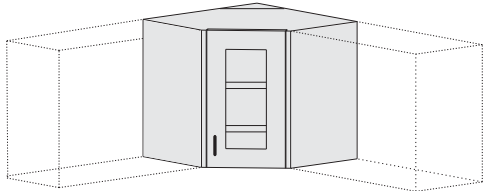

**STEEL CASEWORK
WALL CABINETS**

Hinged Framed Door Units

Height	Right Hinged	Left Hinged	Depth
24"	5070030	5071030	14"
30"	5010030	5011030	14"
36"	5020030	5021030	14"
48"	5030030	5031030	14"
24"	5080030	5081030	18"
30"	5040030	5041030	18"
36"	5050030	5051030	18"
48"	5060030	5061030	18"

- These units include integral rear upper and lower corner filler panels.

Hinged Door Units