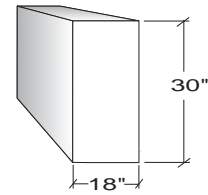

**STEEL CASEWORK
WALL CABINETS**

Open Units

Width	Item Number
15"	5740010
18"	5140010
24"	5240010
30"	5340010
36"	5440010
42"	5640010
48"	5540010
513mm	5940010
1000mm	5840010