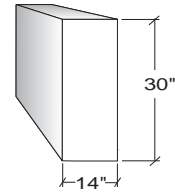

- Right Door Blind Corner Unit shown.
- Left Door Blind Corner Units are reverse of what is shown.
- Blind portion of cabinet is 14" wide on these units.

Hinged Door Units

Width	Door On Right	Door On Left
30"	5370360	5370460
36"	5470360	5470460
42"	5670360	5670460
48"	5570360	5570460
1000mm	5870360	5870460

- Right Door Blind Corner Unit shown.
- Left Door Blind Corner Units are reverse of what is shown.
- Blind portion of cabinet is 14" wide on these units.

**STEEL CASEWORK
WALL CABINETS**

Open Units

Width	Item Number
15"	5710010
18"	5110010
24"	5210010
30"	5310010
36"	5410010
42"	5610010
48"	5510010
513mm	5910010
1000mm	5810010

Hinged Framed Door Units

up to 24" wide

30" and wider

Width	Right Hinged	Left Hinged	# of Doors
15"	5710030	5711030	1
18"	5110030	5111030	1
24"	5210030	5211030	1
30"	5310030	-	2
36"	5410030	-	2
42"	5610030	-	2
48"	5510030	-	2
513mm	5910030	5911030	1
1000mm	5810030	-	2