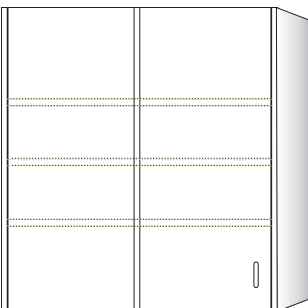

Sliding Door Units

Width	Item Number
30"	5330050
36"	5430050
42"	5630050
48"	5530050
1000mm	5830050

BLIND CORNER WALL CABINETS

Hinged Framed Door Units

Width	Door On Right	Door On Left
30"	5330330	5330430
36"	5430330	5430430
42"	5630330	5630430
48"	5530330	5530430
1000mm	5830330	5830430

- Right Door Blind Corner Unit shown.
- Left Door Blind Corner Units are reverse of what is shown.
- Blind portion of cabinet is 14" wide on these units.

Hinged Door Units

Width	Door On Right	Door On Left
30"	5330360	5330460
36"	5430360	5430460
42"	5630360	5630460
48"	5530360	5530460
1000mm	5830360	5830460