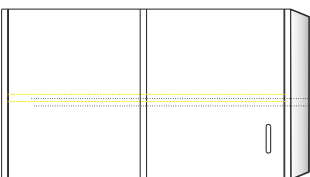

Sliding Door Units

Width	Item Number
30"	5370050
36"	5470050
42"	5670050
48"	5570050
1000mm	5870050

BLIND CORNER WALL CABINETS

Hinged Framed Door Units

Width	Door On Right	Door On Left
30"	5370330	5370430
36"	5470330	5470430
42"	5670330	5670430
48"	5570330	5570430
1000mm	5870330	5870430

- Right Door Blind Corner Unit shown.
- Left Door Blind Corner Units are reverse of what is shown.
- Blind portion of cabinet is 14" wide on these units.

Hinged Door Units

Width	Door On Right	Door On Left
30"	5370360	5370460
36"	5470360	5470460
42"	5670360	5670460
48"	5570360	5570460
1000mm	5870360	5870460