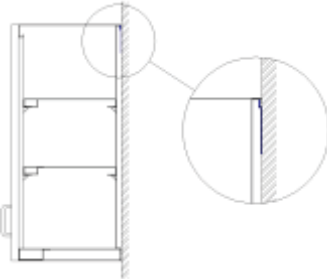

OVERVIEW EXAMPLE

To order double sided wall cabinets:

5410060-DS
 ↳ Double sided wall cabinet option
 ↳ Wall cabinet - 30" high from page B4

5410060

5410060-DS

"Z" Mounting Rail

- Add Option code "ZR" to any wall cabinet to have a "Z" Mounting Rail shipped with the wall cabinet.
- The "Z" Mounting Rail is 16 gauge zinc coated steel and mounted to the wall to easily install and align wall cabinets.
- See wall cabinet section to order cabinets.