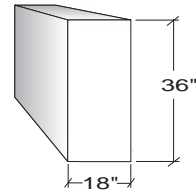

**STEEL CASEWORK
WALL CABINETS**

Sliding Framed Door Units