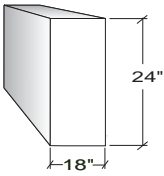

Hinged Framed Door Units

up to 24" wide

30" and wider

Width	Right Hinged	Left Hinged	# of Doors
15"	5780030	5781030	1
18"	5180030	5181030	1
24"	5280030	5281030	1
30"	5380030	-	2
36"	5480030	-	2
42"	5680030	-	2
48"	5580030	-	2
513mm	5980030	5981030	1
1000mm	5880030	-	2

Hinged Door Units

up to 24" wide

30" and wider

Width	Right Hinged	Left Hinged	# of Doors
15"	5780060	5781060	1
18"	5180060	5181060	1
24"	5280060	5281060	1
30"	5380060	-	2
36"	5480060	-	2
42"	5680060	-	2
48"	5580060	-	2
513mm	5980060	5981060	1
1000mm	5880060	-	2

Sliding Glass Door Units

Width	Item Number
30"	5380020
36"	5480020
42"	5680020
48"	5580020
1000mm	5880020

**STEEL CASEWORK
WALL CABINETS**

Sliding Framed Door Units

Width	Item Number
30"	5380040
36"	5480040
42"	5680040
48"	5580040
1000mm	5880040