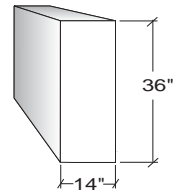

- Right Door Blind Corner Unit shown.
- Left Door Blind Corner Units are reverse of what is shown.
- Blind portion of cabinet is 14" wide on these units.

Hinged Door Units

Width	Door On Right	Door On Left
30"	5310360	5310460
36"	5410360	5410460
42"	5610360	5610460
48"	5510360	5510460
1000mm	5810360	5810460

- Right Door Blind Corner Unit shown.
- Left Door Blind Corner Units are reverse of what is shown.
- Blind portion of cabinet is 14" wide on these units.

**STEEL CASEWORK
WALL CABINETS**

Open Units

Width	Item Number
15"	5720010
18"	5120010
24"	5220010
30"	5320010
36"	5420010
42"	5620010
48"	5520010
513mm	5920010
1000mm	5820010

Hinged Framed Door Units

up to 24" wide

30" and wider

Width	Right Hinged	Left Hinged	# of Doors
15"	5720030	5721030	1
18"	5120030	5121030	1
24"	5220030	5221030	1
30"	5320030	-	2
36"	5420030	-	2
42"	5620030	-	2
48"	5520030	-	2
513mm	5920030	5921030	1
1000mm	5820030	-	2