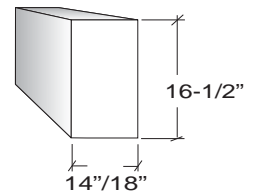

Width	Item Number	Depth
30"	53A0300	14"
36"	54A0300	14"
48"	55A0300	14"
30"	53B0300	18"
36"	54B0300	18"
48"	55B0300	18"

- The flipper door on the above units swings up and into the cabinet body.
- Order this cabinet to match width of support structure frame.
- Add option code FR to suspend this wall cabinet from Sigma Cart™ and Sigma Flex™.
- Add option code HR to suspend this wall cabinet from Sigma Frame™.