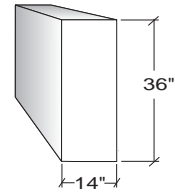

**STEEL CASEWORK
WALL CABINETS**

Sliding Framed Door Units

Width	Item Number
30"	5320040
36"	5420040
42"	5620040
48"	5520040
1000mm	5820040