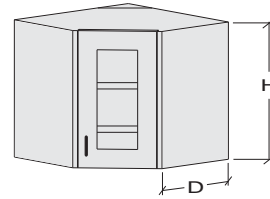

**STEEL CASEWORK
WALL CABINETS**

Hinged Framed Door Units

Height	Right Hinged	Left Hinged	Depth
24"	5070030	5071030	14"
30"	5010030	5011030	14"
36"	5020030	5021030	14"
48"	5030030	5031030	14"
24"	5080030	5081030	18"
30"	5040030	5041030	18"
36"	5050030	5051030	18"
48"	5060030	5061030	18"

- These units include integral rear upper and lower corner filler panels.

Hinged Door Units