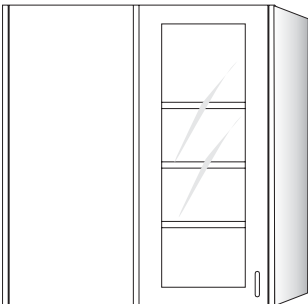

BLIND CORNER WALL CABINETS

Hinged Framed Door Units

Width	Door On Right	Door On Left
30"	5360330	5360430
36"	5460330	5460430
42"	5660330	5660430
48"	5560330	5560430
1000mm	5860330	5860430

- Right Door Blind Corner Unit shown.
- Left Door Blind Corner Units are reverse of what is shown.
- Blind portion of cabinet is 14" wide on these units.