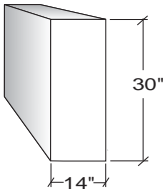

**STEEL CASEWORK
WALL CABINETS**

Sliding Framed Door Units