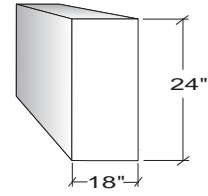

Sliding Door Units

Width	Item Number
30"	5330050
36"	5430050
42"	5630050
48"	5530050
1000mm	5830050

BLIND CORNER WALL CABINETS

Hinged Framed Door Units

Width	Door On Right	Door On Left
30"	5330330	5330430
36"	5430330	5430430
42"	5630330	5630430
48"	5530330	5530430
1000mm	5830330	5830430

- Right Door Blind Corner Unit shown.
- Left Door Blind Corner Units are reverse of what is shown.
- Blind portion of cabinet is 14" wide on these units.

Hinged Door Units

Width	Door On Right	Door On Left
30"	5330360	5330460
36"	5430360	5430460
42"	5630360	5630460
48"	5530360	5530460
1000mm	5830360	5830460

- Right Door Blind Corner Unit shown.
- Left Door Blind Corner Units are reverse of what is shown.
- Blind portion of cabinet is 14" wide on these units.

**STEEL CASEWORK
WALL CABINETS**

Open Units

Width	Item Number
15"	5780010
18"	5180010
24"	5280010
30"	5380010
36"	5480010
42"	5680010
48"	5580010
513mm	5980010
1000mm	5880010

Hinged Framed Door Units

up to 24" wide

30" and wider

Width	Right Hinged	Left Hinged	# of Doors
15"	5780030	5781030	1
18"	5180030	5181030	1
24"	5280030	5281030	1
30"	5380030	-	2
36"	5480030	-	2
42"	5680030	-	2
48"	5580030	-	2
513mm	5980030	5981030	1
1000mm	5880030	-	2