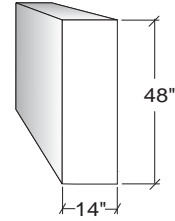

- Right Door Blind Corner Unit shown.
- Left Door Blind Corner Units are reverse of what is shown.
- Blind portion of cabinet is 14" wide on these units.

Hinged Door Units

Width	Door On Right	Door On Left
30"	5320360	5320460
36"	5420360	5420460
42"	5620360	5620460
48"	5520360	5520460
1000mm	5820360	5820460

- Right Door Blind Corner Unit shown.
- Left Door Blind Corner Units are reverse of what is shown.
- Blind portion of cabinet is 14" wide on these units.

**STEEL CASEWORK
WALL CABINETS**

Open Units

Width	Item Number
15"	5730010
18"	5130010
24"	5230010
30"	5330010
36"	5430010
42"	5630010
48"	5530010
513mm	5930010
1000mm	5830010

Hinged Framed Door Units

up to 24" wide

30" and wider

Width	Right Hinged	Left Hinged	# of Doors
15"	5730030	5731030	1
18"	5130030	5131030	1
24"	5230030	5231030	1
30"	5330030	-	2
36"	5430030	-	2
42"	5630030	-	2
48"	5530030	-	2
513mm	5930030	5931030	1
1000mm	5830030	-	2