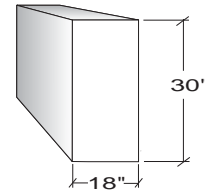

**STEEL CASEWORK
WALL CABINETS**

Sliding Framed Door Units

Width	Item Number
30"	5340040
36"	5440040
42"	5640040
48"	5540040
1000mm	5840040