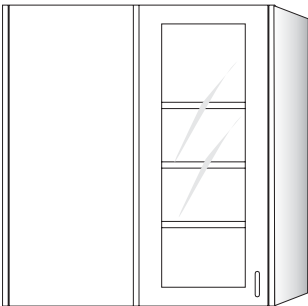

BLIND CORNER WALL CABINETS

Hinged Framed Door Units

Width	Door On Right	Door On Left
30"	5330330	5330430
36"	5430330	5430430
42"	5630330	5630430
48"	5530330	5530430
1000mm	5830330	5830430

- Right Door Blind Corner Unit shown.
- Left Door Blind Corner Units are reverse of what is shown.
- Blind portion of cabinet is 14" wide on these units.