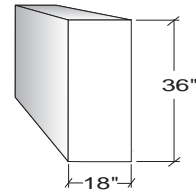

**STEEL CASEWORK
WALL CABINETS**

Open Units

Width	Item Number
15"	5750010
18"	5150010
24"	5250010
30"	5350010
36"	5450010
42"	5650010
48"	5550010
513mm	5950010
1000mm	5850010