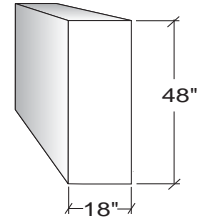

**STEEL CASEWORK
WALL CABINETS**

Open Units

Width	Item Number
18"	5160010
24"	5260010
30"	5360010
36"	5460010
42"	5660010
48"	5560010
513mm	5960010
1000mm	5860010