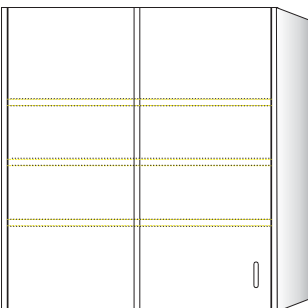

Hinged Door Units

Width	Door On Right	Door On Left
30"	5360360	5360460
36"	5460360	5460460
42"	5660360	5660460
48"	5560360	5560460
1000mm	5860360	5860460

- Right Door Blind Corner Unit shown.
- Left Door Blind Corner Units are reverse of what is shown.
- Blind portion of cabinet is 14" wide on these units.