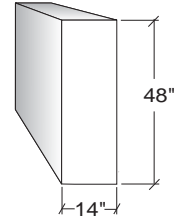

STEEL CASEWORK WALL CABINETS

Sliding Framed Door Units

Width	Item Number
30"	5330040
36"	5430040
42"	5630040
48"	5530040
1000mm	5830040