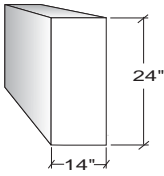

30" and wider

Width	Right Hinged	Left Hinged	# of Doors
15"	5770030	5771030	1
18"	5170030	5171030	1
24"	5270030	5271030	1
30"	5370030	-	2
36"	5470030	-	2
42"	5670030	-	2
48"	5570030	-	2
513mm	5970030	5971030	1
1000mm	5870030	-	2

Hinged Door Units

up to 24" wide

30" and wider

Width	Right Hinged	Left Hinged	# of Doors
15"	5770060	5771060	1
18"	5170060	5171060	1
24"	5270060	5271060	1
30"	5370060	-	2
36"	5470060	-	2
42"	5670060	-	2
48"	5570060	-	2
513mm	5970060	5971060	1
1000mm	5870060	-	2

Sliding Glass Door Units

Width	Item Number
30"	5370020
36"	5470020
42"	5670020
48"	5570020
1000mm	5870020

**STEEL CASEWORK
WALL CABINETS**

Sliding Framed Door Units

Width	Item Number
30"	5370040
36"	5470040
42"	5670040
48"	5570040
1000mm	5870040