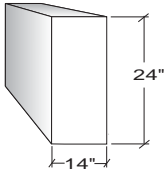

**STEEL CASEWORK
WALL CABINETS**

Open Units

Width	Item Number
15"	5770010
18"	5170010
24"	5270010
30"	5370010
36"	5470010
42"	5670010
48"	5570010
513mm	5970010
1000mm	5870010

Hinged Framed Door Units

up to 24" wide

30" and wider

Width	Right Hinged	Left Hinged	# of Doors
15"	5770030	5771030	1
18"	5170030	5171030	1
24"	5270030	5271030	1
30"	5370030	-	2
36"	5470030	-	2
42"	5670030	-	2
48"	5570030	-	2
513mm	5970030	5971030	1
1000mm	5870030	-	2

Hinged Door Units

up to 24" wide

30" and wider

Width	Right Hinged	Left Hinged	# of Doors
15"	5770060	5771060	1
18"	5170060	5171060	1
24"	5270060	5271060	1
30"	5370060	-	2
36"	5470060	-	2
42"	5670060	-	2
48"	5570060	-	2
513mm	5970060	5971060	1
1000mm	5870060	-	2