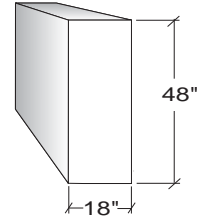

**STEEL CASEWORK
WALL CABINETS**

Sliding Framed Door Units

Width	Item Number
30"	5360040
36"	5460040
42"	5660040
48"	5560040
1000mm	5860040