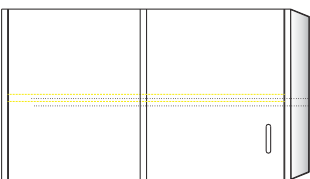

Sliding Door Units

Width	Item Number
30"	5380050
36"	5480050
42"	5680050
48"	5580050
1000mm	5880050

BLIND CORNER WALL CABINETS

Hinged Framed Door Units

Width	Door On Right	Door On Left
30"	5380330	5380430
36"	5480330	5480430
42"	5680330	5680430
48"	5580330	5580430
1000mm	5880330	5880430

- Right Door Blind Corner Unit shown.
- Left Door Blind Corner Units are reverse of what is shown.
- Blind portion of cabinet is 14" wide on these units.

Hinged Door Units

Width	Door On Right	Door On Left
30"	5380360	5380460
36"	5480360	5480460
42"	5680360	5680460
48"	5580360	5580460
1000mm	5880360	5880460