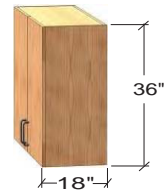

**WOOD CASEWORK
WALL CABINETS**

Open Units