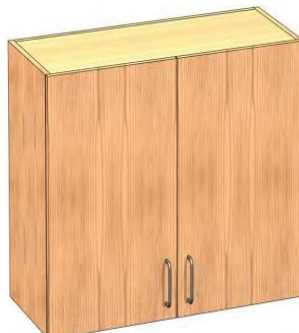

Hinged Door Units

30" and wider

Width	Right Hinged	Left Hinged	# of Doors
18"	5160060W	5161060W	1
24"	5260060W	5261060W	1
30"	5360060W	-	2
36"	5460060W	-	2
42"	5660060W	-	2
48"	5560060W	-	2
513mm	5960060W	5961060W	1
1000mm	5860060W	-	2