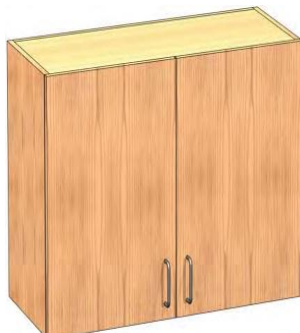

Hinged Door Units

30" and wider

Width	Right Hinged	Left Hinged	# of Doors
18"	5130060W	5131060W	1
24"	5230060W	5231060W	1
30"	5330060W	-	2
36"	5430060W	-	2
42"	5630060W	-	2
48"	5530060W	-	2
513mm	5930060W	5931060W	1
1000mm	5830060W	-	2