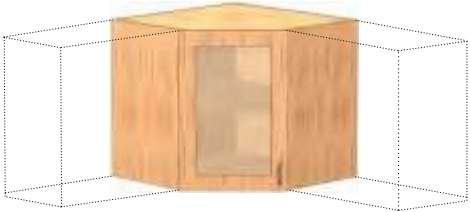

**WOOD CASEWORK
WALL CABINETS**

Hinged Framed Door Units

Height	Right Hinged	Left Hinged	Depth
24"	5070030W	5071030W	14"
30"	5010030W	5011030W	14"
36"	5020030W	5021030W	14"
48"	5030030W	5031030W	14"
24"	5080030W	5081030W	18"
30"	5040030W	5041030W	18"
36"	5050030W	5051030W	18"
48"	5060030W	5061030W	18"

- These units include integral rear upper and lower corner filler panels.