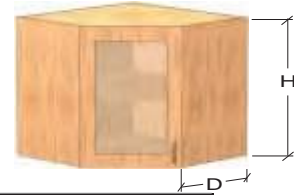

**WOOD CASEWORK
WALL CABINETS**

Hinged Framed Door Units

Height	Right Hinged	Left Hinged	Depth
24"	5070030W	5071030W	14"
30"	5010030W	5011030W	14"
36"	5020030W	5021030W	14"
48"	5030030W	5031030W	14"
24"	5080030W	5081030W	18"
30"	5040030W	5041030W	18"
36"	5050030W	5051030W	18"
48"	5060030W	5061030W	18"

- These units include integral rear upper and lower corner filler panels.