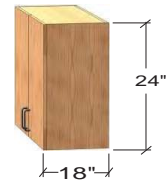

**WOOD CASEWORK
WALL CABINETS**

Open Units