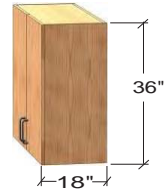

WOOD CASEWORK
WALL CABINETS

Sliding Framed Door Units

Width	Item Number
30"	5350040W
36"	5450040W
42"	5650040W
48"	5550040W
1000mm	5850040W