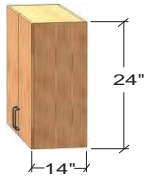

**WOOD CASEWORK
WALL CABINETS**

Open Units

Width	Item Number
18"	5170010W
24"	5270010W
30"	5370010W
36"	5470010W
42"	5670010W
48"	5570010W
513mm	5970010W
1000mm	5870010W

Hinged Framed Door Units

Width	Right Hinged	Left Hinged	# of Doors
18"	5170030W	5171030W	1
24"	5270030W	5271030W	1
30"	5370030W	-	2
36"	5470030W	-	2
42"	5670030W	-	2
48"	5570030W	-	2
513mm	5970030W	5971030W	1
1000mm	5870030W	-	2

Hinged Door Units

Width	Right Hinged	Left Hinged	# of Doors
18"	5170060W	5171060W	1
24"	5270060W	5271060W	1
30"	5370060W	-	2
36"	5470060W	-	2
42"	5670060W	-	2
48"	5570060W	-	2
513mm	5970060W	5971060W	1
1000mm	5870060W	-	2

Sliding Glass Door Units

Width	Item Number
30"	5370020W
36"	5470020W
42"	5670020W
48"	5570020W
1000mm	5870020W

All dimensions and sizes shown are nominal.