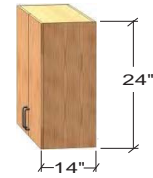

**WOOD CASEWORK
WALL CABINETS**

Sliding Framed Door Units