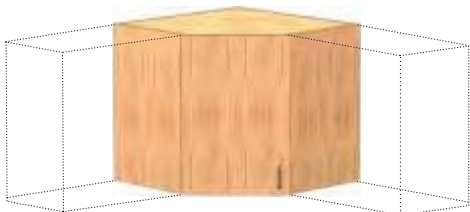

Hinged Door Units

Height	Right Hinged	Left Hinged	Depth
24"	5070060W	5071060W	14"
30"	5010060W	5011060W	14"
36"	5020060W	5021060W	14"
48"	5030060W	5031060W	14"
24"	5080060W	5081060W	18"
30"	5040060W	5041060W	18"
36"	5050060W	5051060W	18"
48"	5060060W	5061060W	18"

- These units include integral rear upper and lower corner filler panels.

Wall Cabinet Hanger Rails