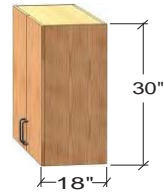

**WOOD CASEWORK
WALL CABINETS**

Sliding Framed Door Units

Width	Item Number
30"	5340040W
36"	5440040W
42"	5640040W
48"	5540040W
1000mm	5840040W