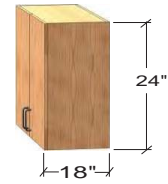

**WOOD CASEWORK
WALL CABINETS**

Sliding Framed Door Units