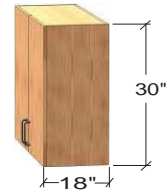

**WOOD CASEWORK
WALL CABINETS**

Open Units

Width	Item Number
18"	5140010W
24"	5240010W
30"	5340010W
36"	5440010W
42"	5640010W
48"	5540010W
513mm	5940010W
1000mm	5840010W