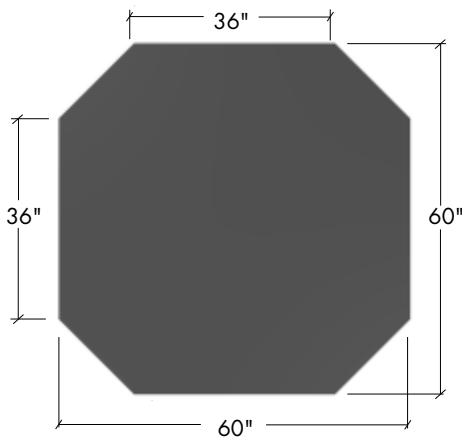

Required Counter Top Detail