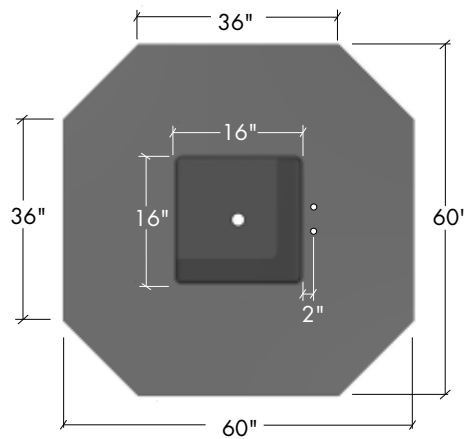

Double Sided Student Workstation

- Double Sided Student Workstations are designed to be used from both sides.
- Dimensions of 58" wide by 46" deep are available in sitting height (28-3/4") and standing height (34-3/4").
- Cabinet configurations are identical on each side of the assembly and are separated by 10" wide filler and include two pass through book compartments.
- Standing height workstations cabinets are 30" wide by 36" high by 18" deep.
- Sitting height workstations cabinets are 30" wide by 30" high by 18" deep.
- A variety of assemblies are available with different cabinet configurations. Please contact Mott for details.
- Counter tops are not included.

Quad Student Workstation

- Quad Student Workstations are designed to be used from all sides.
- Dimensions of 58" wide by 58" deep are available in sitting height (28-3/4") and standing height (34-3/4").
- Cabinet configurations are identical on each side of the assembly and include accessible center space.
- Cabinet dimensions are 24" wide by 20" high by 15" deep.
- Quantity of four (one per side) 120volt, 20 amperage electrical receptacles are optional.
- A variety of assemblies are available with different cabinet configurations. Please contact Mott for details.
- Cabinets have a removable back in order to access a 19" wide by 10-1/4" high cutout in pedestal.
- Counter tops are not included.

Required Counter Top Detail

Required Counter with Sink Top Detail

- Maximum sink size is 16" x 16" with fixture holes located 2" from any side of the sink edge to center of fixture hole.

MISCELLANEOUS ITEMS