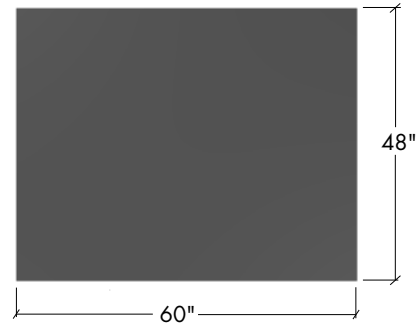

MISCELLANEOUS ITEMS

Double Sided Student Workstation

- Double Sided Student Workstations are designed to be used from both sides.
- Dimensions of 58" wide by 46" deep are available in sitting height (28-3/4") and standing height (34-3/4").
- Cabinet configurations are identical on each side of the assembly and are separated by 10" wide filler and include two pass through book compartments.
- Standing height workstations cabinets are 30" wide by 36" high by 18" deep.
- Sitting height workstations cabinets are 30" wide by 30" high by 18" deep.
- A variety of assemblies are available with different cabinet configurations. Please contact Mott for details.
- Counter tops are not included.

Required Counter Top Detail

Height	Item Number
28-3/4"	DSW0200W
34-3/4"	DSW0100W

Height	Item Number
28-3/4"	DSW0220W
34-3/4"	DSW0120W

Height	Item Number
28-3/4"	DSW0210W
34-3/4"	DSW0110W

MISCELLANEOUS ITEMS

Double Sided Student Workstation

- Double Sided Student Workstations are designed to be used from both sides.
- Dimensions of 58" wide by 46" deep are available in sitting height (28-3/4") and standing height (34-3/4").
- Cabinet configurations are identical on each side of the assembly and are separated by 10" wide filler and include two pass through book compartments.
- Standing height workstations cabinets are 30" wide by 36" high by 18" deep.
- Sitting height workstations cabinets are 30" wide by 30" high by 18" deep.
- A variety of assemblies are available with different cabinet configurations. Please contact Mott for details.
- Counter tops are not included.

Required Counter Top Detail

Height	Item Number
28-3/4"	DSW0230W
34-3/4"	DSW0130W

Height	Item Number
28-3/4"	DSW0231W
34-3/4"	DSW0131W

Height	Item Number
28-3/4"	DSW0232W
34-3/4"	DSW0132W

MISCELLANEOUS ITEMS