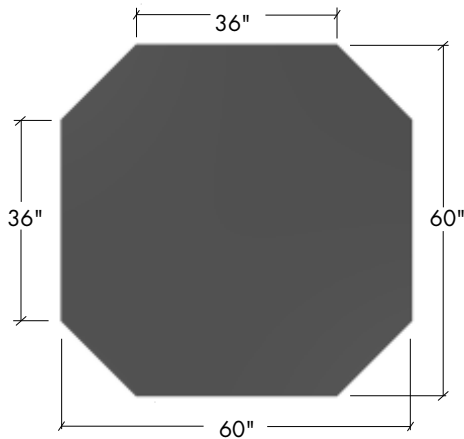

MISCELLANEOUS ITEMS

Double Sided Student Workstation

- Double Sided Student Workstations are designed to be used from both sides.
- Dimensions of 58" wide by 46" deep are available in sitting height (28-3/4") and standing height (34-3/4").
- Cabinet configurations are identical on each side of the assembly and are separated by 10" wide filler and include two pass through book compartments.
- Standing height workstations cabinets are 30" wide by 36" high by 18" deep.
- Sitting height workstations cabinets are 30" wide by 30" high by 18" deep.
- A variety of assemblies are available with different cabinet configurations. Please contact Mott for details.
- Counter tops are not included.

Required Counter Top Detail

Height	Item Number
28-3/4"	DSW0230W
34-3/4"	DSW0130W

Height	Item Number
28-3/4"	DSW0231W
34-3/4"	DSW0131W

Height	Item Number
28-3/4"	DSW0232W
34-3/4"	DSW0132W

MISCELLANEOUS ITEMS

Quad Student Workstation

- Quad Student Workstations are designed to be used from all sides.
- Dimensions of 58" wide by 58" deep are available in sitting height (28-3/4") and standing height (34-3/4").
- Cabinet configurations are identical on each side of the assembly and include accessible center space.
- Cabinet dimensions are 24" wide by 20" high by 15" deep.
- Quantity of four (one per side) 120volt, 20 amperage electrical receptacles are optional.
- A variety of assemblies are available with different cabinet configurations. Please contact Mott for details.
- Cabinets have a removable back in order to access a 19" wide by 10-1/4" high cutout in pedestal.
- Counter tops are not included.

Required Counter Top Detail

Required Counter with Sink Top Detail

- Maximum sink size is 16" x 16" with fixture holes located 2" from any side of the sink edge to center of fixture hole.

MISCELLANEOUS ITEMS