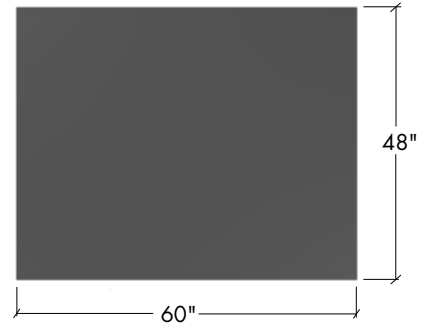

MISCELLANEOUS ITEMS

Double Sided Student Workstation

- Double Sided Student Workstations are designed to be used from both sides.
- Dimensions of 58" wide by 46" deep are available in sitting height (28-3/4") and standing height (34-3/4").
- Cabinet configurations are identical on each side of the assembly and are separated by 10" wide filler and include two pass through book compartments.
- Standing height workstations cabinets are 30" wide by 36" high by 18" deep.
- Sitting height workstations cabinets are 30" wide by 30" high by 18" deep.
- A variety of assemblies are available with different cabinet configurations. Please contact Mott for details.
- Counter tops are not included.

Required Counter Top Detail

Height	Item Number
28-3/4"	DSW0200W
34-3/4"	DSW0100W

Height	Item Number
28-3/4"	DSW0220W
34-3/4"	DSW0120W

Height	Item Number
28-3/4"	DSW0210W
34-3/4"	DSW0110W

MISCELLANEOUS ITEMS

Double Sided Student Workstation

- Double Sided Student Workstations are designed to be used from both sides.
- Dimensions of 58" wide by 46" deep are available in sitting height (28-3/4") and standing height (34-3/4").
- Cabinet configurations are identical on each side of the assembly and are separated by 10" wide filler and include two pass through book compartments.
- Standing height workstations cabinets are 30" wide by 36" high by 18" deep.
- Sitting height workstations cabinets are 30" wide by 30" high by 18" deep.
- A variety of assemblies are available with different cabinet configurations. Please contact Mott for details.
- Counter tops are not included.

Required Counter Top Detail

Required Counter with Sink Top Detail

- Maximum sink size is 16" x 16" with fixture holes located 2" from any side of the sink edge to center of fixture hole.