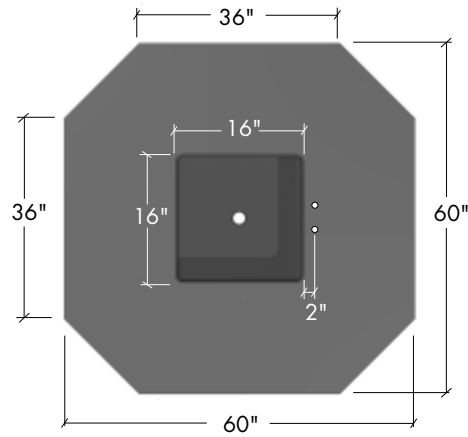

MISCELLANEOUS ITEMS

Double Sided Student Workstation

- Double Sided Student Workstations are designed to be used from both sides.
- Dimensions of 58" wide by 46" deep are available in sitting height (28-3/4") and standing height (34-3/4").
- Cabinet configurations are identical on each side of the assembly and are separated by 10" wide filler and include two pass through book compartments.
- Standing height workstations cabinets are 30" wide by 36" high by 18" deep.
- Sitting height workstations cabinets are 30" wide by 30" high by 18" deep.
- A variety of assemblies are available with different cabinet configurations. Please contact Mott for details.
- Counter tops are not included.

Required Counter Top Detail

Required Counter with Sink Top Detail

- Maximum sink size is 16" x 16" with fixture holes located 2" from any side of the sink edge to center of fixture hole.

MISCELLANEOUS ITEMS

Quad Student Workstation

- Quad Student Workstations are designed to be used from all sides.
- Dimensions of 58" wide by 58" deep are available in sitting height (28-3/4") and standing height (34-3/4").
- Cabinet configurations are identical on each side of the assembly and include accessible center space.
- Cabinet dimensions are 24" wide by 20" high by 15" deep.
- Quantity of four (one per side) 120volt, 20 amperage electrical receptacles are optional.
- A variety of assemblies are available with different cabinet configurations. Please contact Mott for details.
- Cabinets have a removable back in order to access a 19" wide by 10-1/4" high cutout in pedestal.
- Counter tops are not included.

Required Counter Top Detail

Required Counter with Sink Top Detail

- Maximum sink size is 16" x 16" with fixture holes located 2" from any side of the sink edge to center of fixture hole.