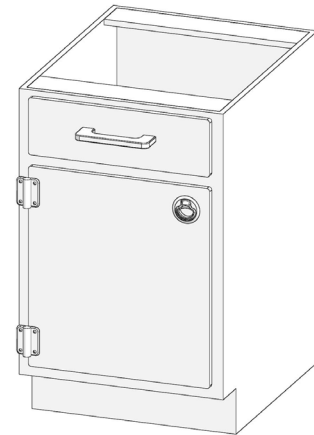

Double Door Vented Storage Unit

Part Number	Width	Height	Depth	Price
PD-S25-3030	30"	29"	22"	*
PD-S25-3630	36"	29"	22"	*
PD-S25-4230	42"	29"	22"	*
PD-S25-4830	48"	29"	22"	*
PD-S25-3036	30"	35"	22"	*
PD-S25-3636	36"	35"	22"	*
PD-S25-4236	42"	35"	22"	*
PD-S25-4836	48"	35"	22"	*

*Please call for current pricing

OPEN BASE CABINETS

Knee Space Unit

Part Number	Width	Height	Depth	Price
PD-B10-1830	18"	29"	22"	*
PD-B10-2430	24"	29"	22"	*
PD-B10-3030	30"	29"	22"	*
PD-B10-3630	36"	29"	22"	*
PD-B10-1836	18"	35"	22"	*
PD-B10-2436	24"	35"	22"	*
PD-B10-3036	30"	35"	22"	*
PD-B10-3636	36"	35"	22"	*

*Please call for current pricing

SINGLE & DOUBLE DRAWER CABINET COMBO UNITS

Single Drawer Cabinet Combo Unit

Part Number	Width	Height	Depth	Price
PD-C10-1830-L	18"	29"	22"	*
PD-C10-1830-R	18"	29"	22"	*
PD-C10-2430-L	24"	29"	22"	*
PD-C10-2430-R	24"	29"	22"	*
PD-C10-3030	30"	29"	22"	*
PD-C10-3630	36"	29"	22"	*
PD-C10-1836-L	18"	35"	22"	*
PD-C10-1836-R	18"	35"	22"	*
PD-C10-2436-L	24"	35"	22"	*
PD-C10-2436-R	24"	35"	22"	*
PD-C10-3036	30"	35"	22"	*
PD-C10-3636	36"	35"	22"	*