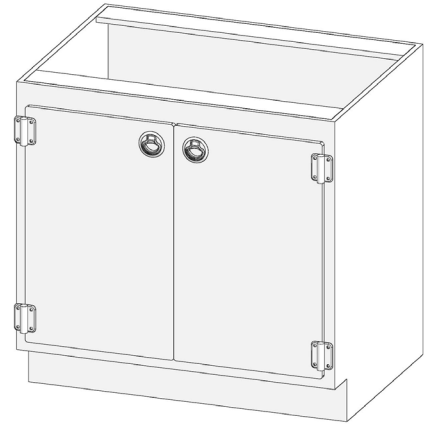

8-Drawer Basic Unit

Part Number	Width	Height	Depth	Price
PD-D80-3630	36"	29"	22"	*
PD-D80-4230	42"	29"	22"	*
PD-D80-4830	48"	29"	22"	*
PD-D80-3636	36"	35"	22"	*
PD-D80-4236	42"	35"	22"	*
PD-D80-4836	48"	35"	22"	*

*Please call for current pricing

DOUBLE DOOR STORAGE UNITS

Double Door Storage Unit

Part Number	Width	Height	Depth	Price
PD-S20-3030	30"	29"	22"	*
PD-S20-3630	36"	29"	22"	*
PD-S20-4230	42"	29"	22"	*
PD-S20-4830	48"	29"	22"	*
PD-S20-3036	30"	35"	22"	*
PD-S20-3636	36"	35"	22"	*
PD-S20-4236	42"	35"	22"	*
PD-S20-4836	48"	35"	22"	*

Double Door Vented Storage Unit

Part Number	Width	Height	Depth	Price
PD-S25-3030	30"	29"	22"	*
PD-S25-3630	36"	29"	22"	*
PD-S25-4230	42"	29"	22"	*
PD-S25-4830	48"	29"	22"	*
PD-S25-3036	30"	35"	22"	*
PD-S25-3636	36"	35"	22"	*
PD-S25-4236	42"	35"	22"	*
PD-S25-4836	48"	35"	22"	*