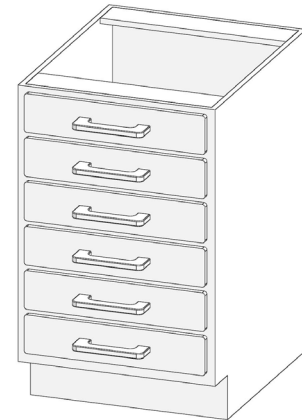

5-Drawer Basic Unit

Part Number	Width	Height	Depth	Price
PD-D50-1830	18"	29"	22"	*
PD-D50-2430	24"	29"	22"	*
PD-D50-3030	30"	29"	22"	*
PD-D50-3630	36"	29"	22"	*
PD-D50-1836	18"	35"	22"	*
PD-D50-2436	24"	35"	22"	*
PD-D50-3036	30"	35"	22"	*
PD-D50-3636	36"	35"	22"	*

*Please call for current pricing

BASIC 6 & 8 DRAWER UNITS

6-Drawer Basic Unit

Part Number	Width	Height	Depth	Price
PD-D60-1830	18"	29"	22"	*
PD-D60-2430	24"	29"	22"	*
PD-D60-3030	30"	29"	22"	*
PD-D60-3630	36"	29"	22"	*
PD-D60-1836	18"	35"	22"	*
PD-D60-2436	24"	35"	22"	*
PD-D60-3036	30"	35"	22"	*
PD-D60-3636	36"	35"	22"	*