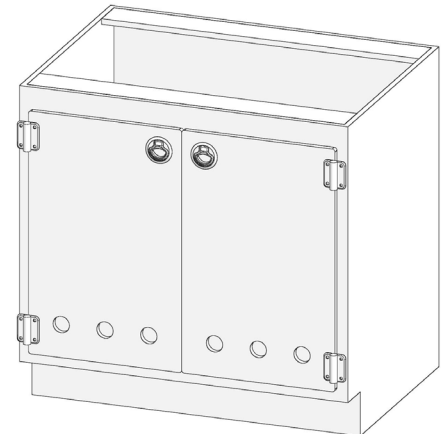

8-Drawer Basic Unit

Part Number	Width	Height	Depth	Price
PD-D80-3630	36"	29"	22"	*
PD-D80-4230	42"	29"	22"	*
PD-D80-4830	48"	29"	22"	*
PD-D80-3636	36"	35"	22"	*
PD-D80-4236	42"	35"	22"	*
PD-D80-4836	48"	35"	22"	*

*Please call for current pricing

DOUBLE DOOR STORAGE UNITS

Double Door Storage Unit

Part Number	Width	Height	Depth	Price
PD-S20-3030	30"	29"	22"	*
PD-S20-3630	36"	29"	22"	*
PD-S20-4230	42"	29"	22"	*
PD-S20-4830	48"	29"	22"	*
PD-S20-3036	30"	35"	22"	*
PD-S20-3636	36"	35"	22"	*
PD-S20-4236	42"	35"	22"	*
PD-S20-4836	48"	35"	22"	*

Double Door Vented Storage Unit

Part Number	Width	Height	Depth	Price
PD-S25-3030	30"	29"	22"	*
PD-S25-3630	36"	29"	22"	*
PD-S25-4230	42"	29"	22"	*
PD-S25-4830	48"	29"	22"	*
PD-S25-3036	30"	35"	22"	*
PD-S25-3636	36"	35"	22"	*
PD-S25-4236	42"	35"	22"	*
PD-S25-4836	48"	35"	22"	*

*Please call for current pricing

SINGLE & DOUBLE DRAWER CABINET COMBO UNITS

Single Drawer Cabinet Combo Unit

Part Number	Width	Height	Depth	Price
PD-C10-1830-L	18"	29"	22"	*
PD-C10-1830-R	18"	29"	22"	*
PD-C10-2430-L	24"	29"	22"	*
PD-C10-2430-R	24"	29"	22"	*
PD-C10-3030	30"	29"	22"	*
PD-C10-3630	36"	29"	22"	*
PD-C10-1836-L	18"	35"	22"	*
PD-C10-1836-R	18"	35"	22"	*
PD-C10-2436-L	24"	35"	22"	*
PD-C10-2436-R	24"	35"	22"	*
PD-C10-3036	30"	35"	22"	*
PD-C10-3636	36"	35"	22"	*