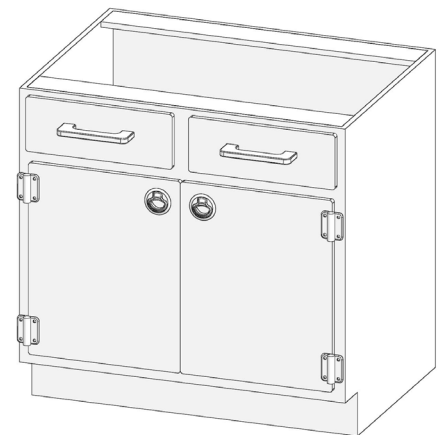

*Please call for current pricing

OPEN BASE CABINETS

Knee Space Unit

Part Number	Width	Height	Depth	Price
PD-B10-1830	18"	29"	22"	*
PD-B10-2430	24"	29"	22"	*
PD-B10-3030	30"	29"	22"	*
PD-B10-3630	36"	29"	22"	*
PD-B10-1836	18"	35"	22"	*
PD-B10-2436	24"	35"	22"	*
PD-B10-3036	30"	35"	22"	*
PD-B10-3636	36"	35"	22"	*

*Please call for current pricing

SINGLE & DOUBLE DRAWER CABINET COMBO UNITS

Single Drawer Cabinet Combo Unit

Part Number	Width	Height	Depth	Price
PD-C10-1830-L	18"	29"	22"	*
PD-C10-1830-R	18"	29"	22"	*
PD-C10-2430-L	24"	29"	22"	*
PD-C10-2430-R	24"	29"	22"	*
PD-C10-3030	30"	29"	22"	*
PD-C10-3630	36"	29"	22"	*
PD-C10-1836-L	18"	35"	22"	*
PD-C10-1836-R	18"	35"	22"	*
PD-C10-2436-L	24"	35"	22"	*
PD-C10-2436-R	24"	35"	22"	*
PD-C10-3036	30"	35"	22"	*
PD-C10-3636	36"	35"	22"	*

Double Drawer Cabinet Combo Unit

Part Number	Width	Height	Depth	Price
PD-C20-3030	30"	29"	22"	*
PD-C20-3630	36"	29"	22"	*
PD-C20-4230	42"	29"	22"	*
PD-C20-4830	48"	29"	22"	*
PD-C20-3036	30"	35"	22"	*
PD-C20-3636	36"	35"	22"	*
PD-C20-4236	42"	35"	22"	*
PD-C20-4836	48"	35"	22"	*