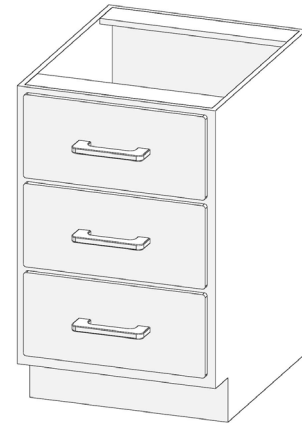

3-4 DRAWER CABINET COMBO

3-Drawer Cabinet Combo

Part Number	Width	Height	Depth	Price
PD-C35-3030	30"	29"	22"	*
PD-C35-3630	36"	29"	22"	*
PD-C35-4230	42"	29"	22"	*
PD-C35-4830	48"	29"	22"	*
PD-C35-3036	30"	35"	22"	*
PD-C35-3636	36"	35"	22"	*
PD-C35-4236	42"	35"	22"	*
PD-C35-4836	48"	35"	22"	*

4-Drawer Cabinet Combo

Part Number	Width	Height	Depth	Price
PD-C45-3030	30"	29"	22"	*
PD-C45-3630	36"	29"	22"	*
PD-C45-4230	42"	29"	22"	*
PD-C45-4830	48"	29"	22"	*
PD-C45-3036	30"	35"	22"	*
PD-C45-3636	36"	35"	22"	*
PD-C45-4236	42"	35"	22"	*
PD-C45-4836	48"	35"	22"	*

*Please call for current pricing

BASIC 3-4-5 DRAWER UNITS

3-Drawer Basic Unit

Part Number	Width	Height	Depth	Price
PD-D30-1830	18"	29"	22"	*
PD-D30-2430	24"	29"	22"	*
PD-D30-3030	30"	29"	22"	*
PD-D30-3630	36"	29"	22"	*
PD-D30-1836	18"	35"	22"	*
PD-D30-2436	24"	35"	22"	*
PD-D30-3036	30"	35"	22"	*
PD-D30-3636	36"	35"	22"	*